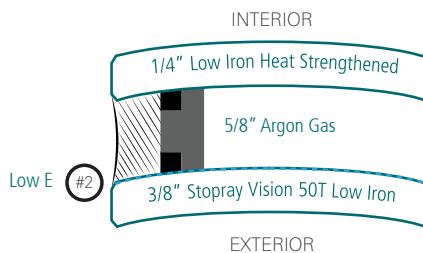

Glass Make-ups

FACADE