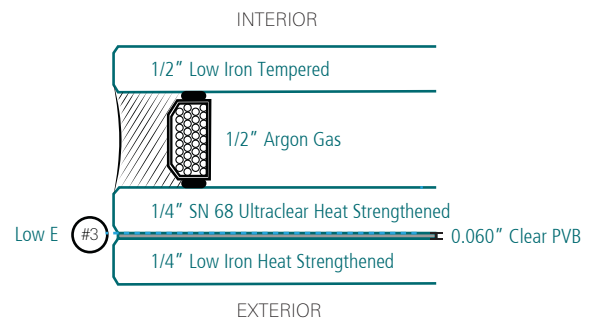

Jefferson Health

Location	Philadelphia, PA
Architect	ENNEAD Archs
Client	Interpane New Hudson Facades
Year	2020- 22
Low E	Stopray Vision 50T SN 68 Ultraclear
Radius	77", 160" & 200"

Project's Largest Glass Size:

75" x 222"

Glass Make-ups

PODIUM