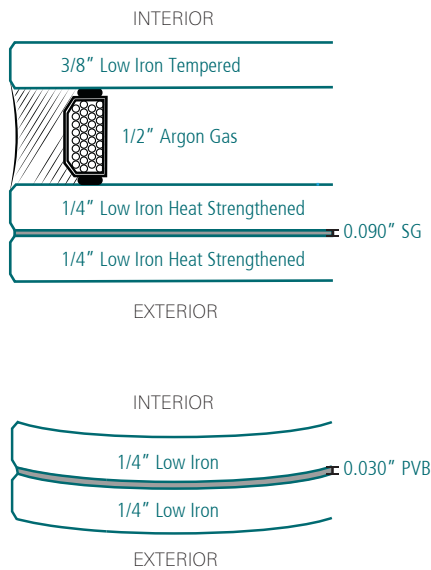

Gucci Glendale

Location	Glendale, CA
Architect	Gensler
Client	All New Glass
Year	2022

Glass Make-up

Project's Largest Glass Size:

219" x 108"

Phone: 1-866-827-6049
E-mail: sales@cristacurva.com