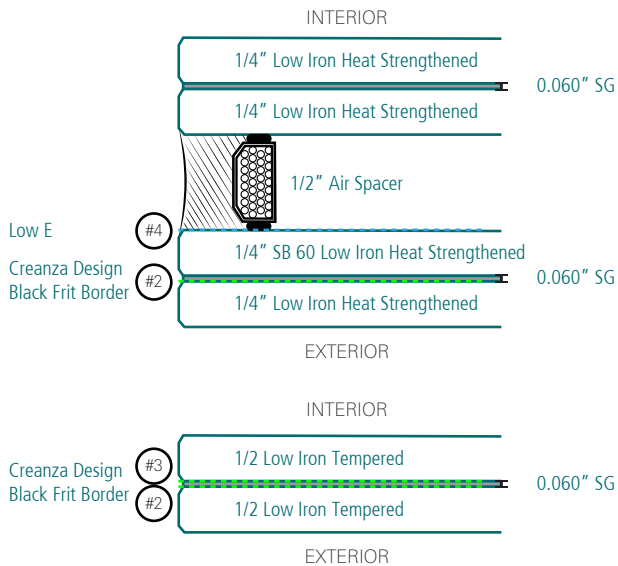

Chanel Beverly Hills

Location	Beverly Hills, CA
Architect	Peter Marino
Client	Blue Water
Year	2022
Low E	SB 60 Low Iron

Glass Make-ups

Project's Largest Glass Size

83" x 133"

Phone: 1-866-827-6049

E-mail: sales@cristacurva.com