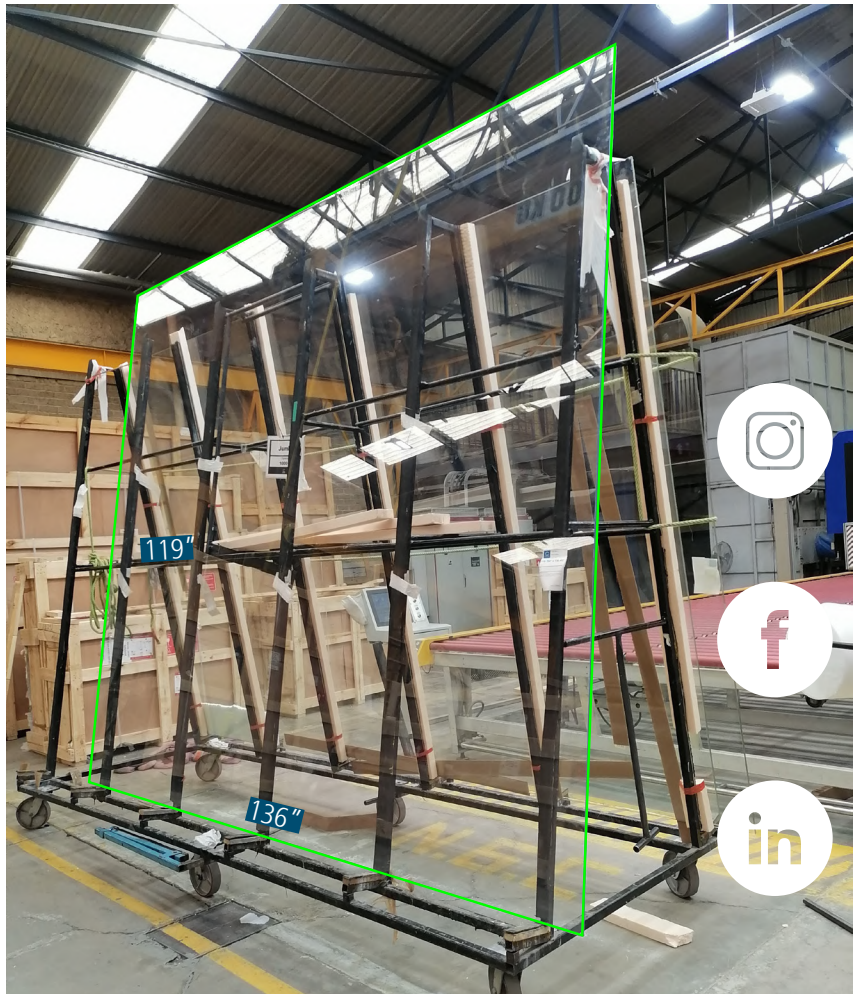

Hermes Aventura Mall

Location Aventura, FL

Architect RDAI

Client All New Glass

Year 2021

Glass Make-ups

FLAT & CURVED

Phone: 1-866-827-6049

E-mail: sales@cristacurva.com

Project's Largest Glass Size

119" x 136"