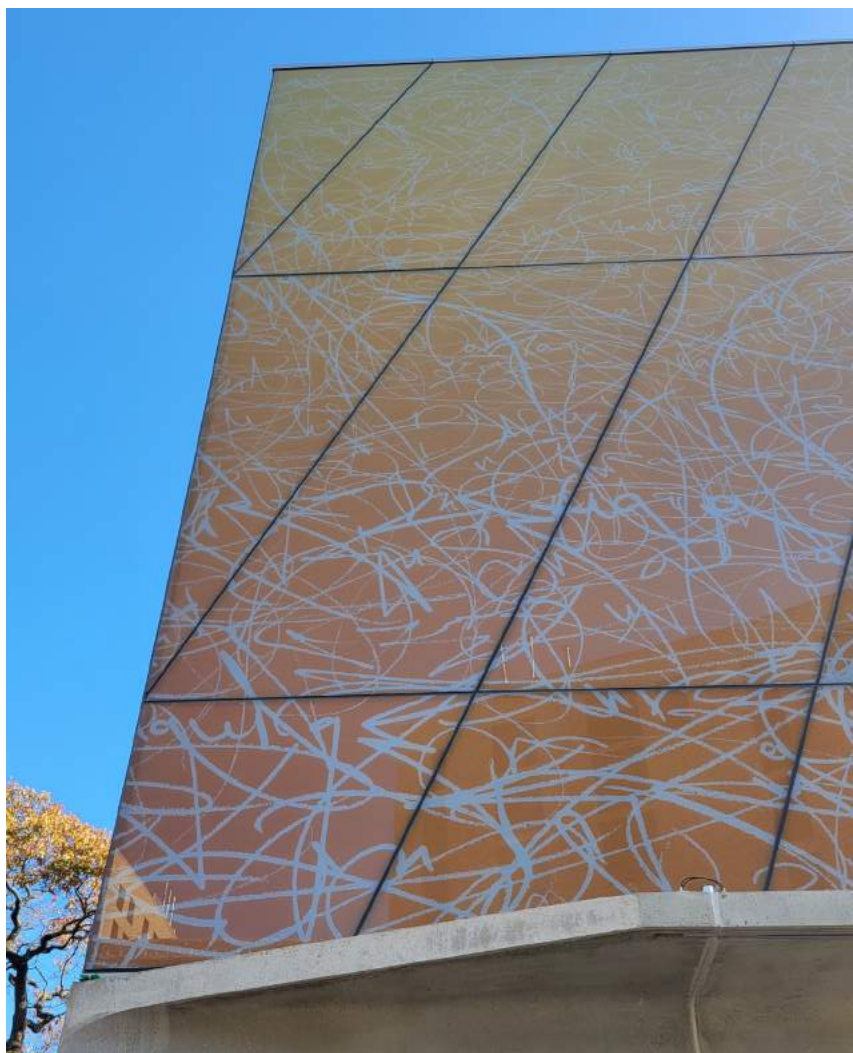

Far Rockaway Library

Location	Far Rockaway, NY
Architect	Snohetta
Client	AFI Glass & Architectural
Year	2020 - 21
Low E	SN 68 UC

Glass Make-ups

Special Shape IG

Project's Largest Glass Size

64" x 190"

Job Data Sheet