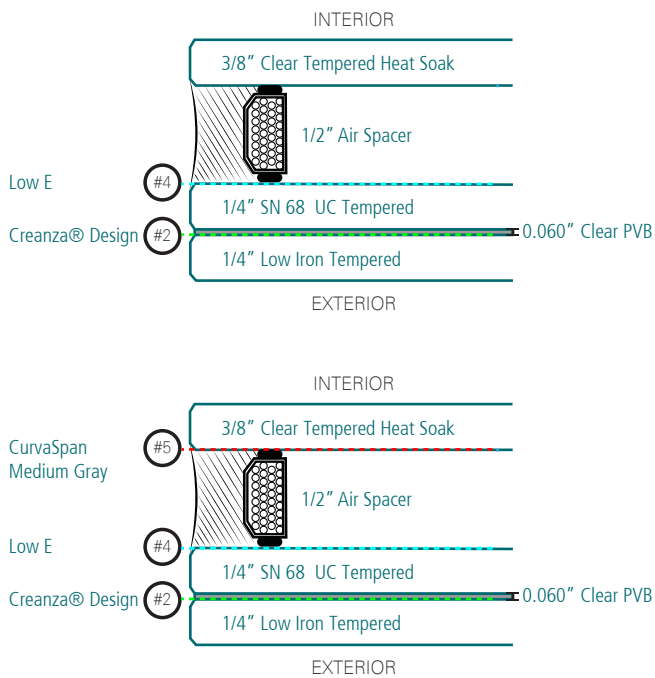

Far Rockaway Library

Location	Far Rockaway, NY
Architect	Snohetta
Client	AFI Glass & Architectural
Year	2020 - 21
Low E	SN 68 UC

Glass Make-ups

Special Shape IG

Project's Largest Glass Size

64" x 190"

Job Data Sheet