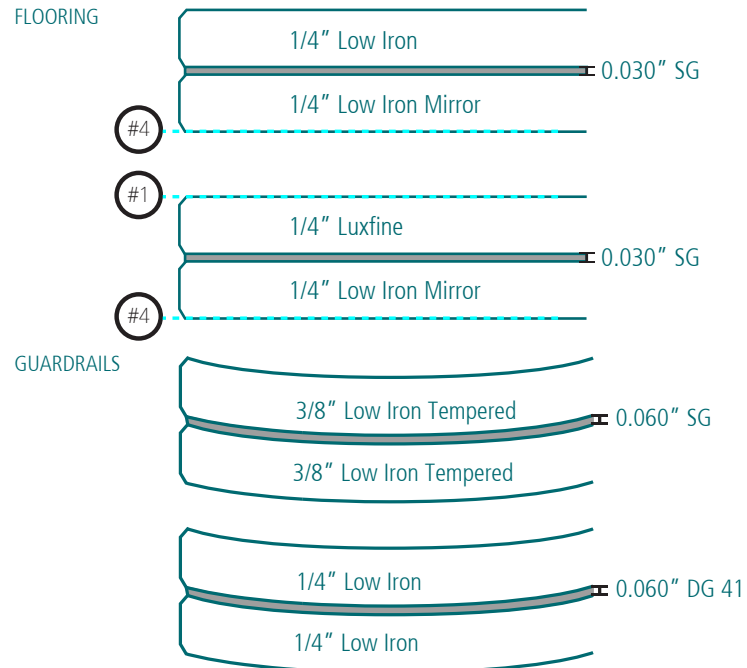

One Vanderbilt Flooring

Location	New York City, NY
Architect	KPF/Snohetta
Client	Mistral Architectural
Year	2021

Glass Make-ups

Phone: 1-866-827-6049
E-mail: sales@cristacurva.com