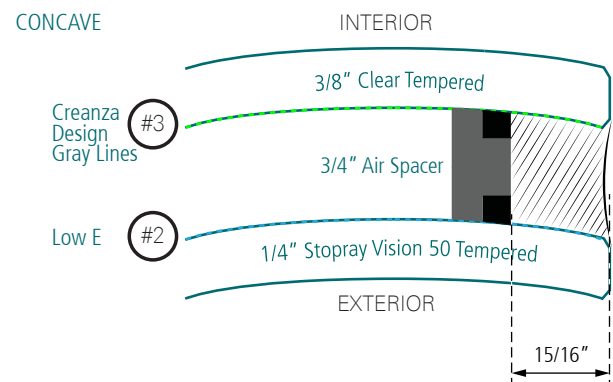

Glass Make-up