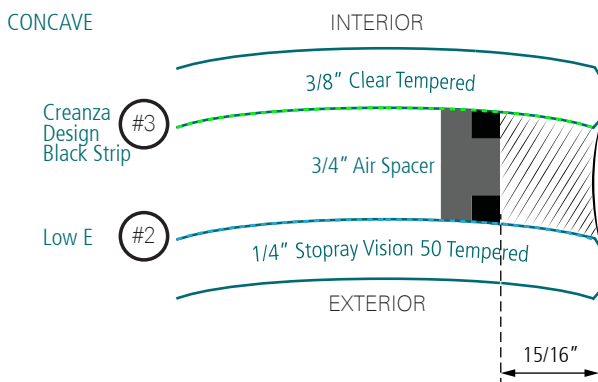

Glass Make-up