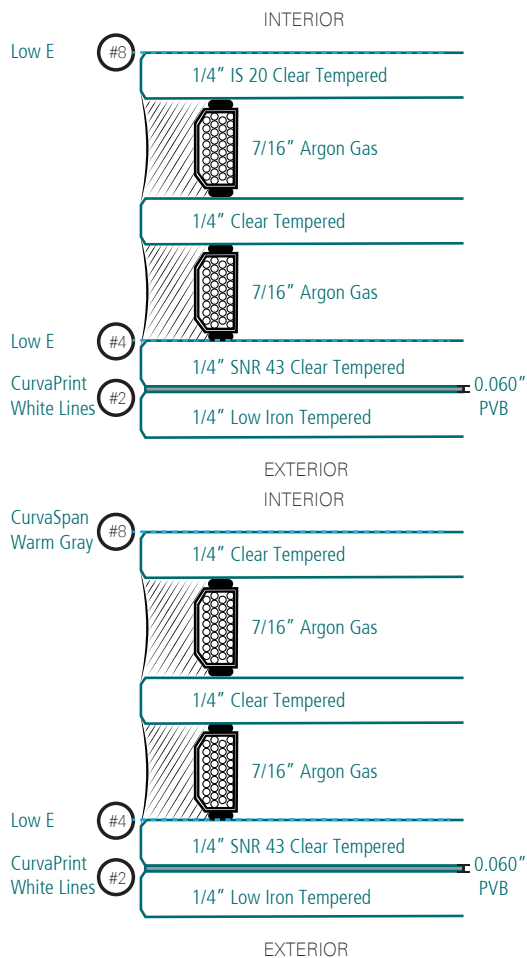

Year

2019

Low E

SNR 43 Clear & IS 20 Clear

Glass Make-ups

Job Data Sheet

Photo© Ford Motor Company

Photo© Ford Motor Company