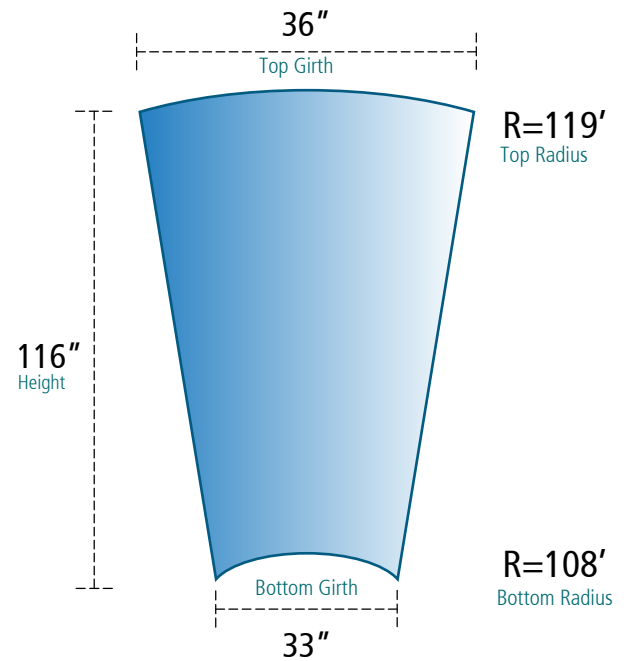

Faurecia HQ

Location	Puebla, MX
Architect	spAce
Client	VTA Solutions
Year	2020
Radius	235", 216", 105" & 87"
Low E	AG 50 Crystal Blue

Glass Make-up

Project's Largest Glass Size:

31" x 135"