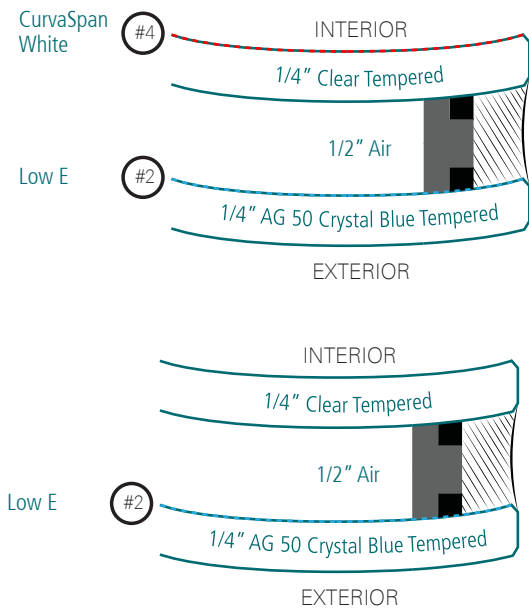

Faurecia HQ

Location	Puebla, MX
Architect	spAce
Client	VTA Solutions
Year	2020
Radius	235", 216", 105" & 87"
Low E	AG 50 Crystal Blue

Glass Make-up

Project's Largest Glass Size:

31" x 135"