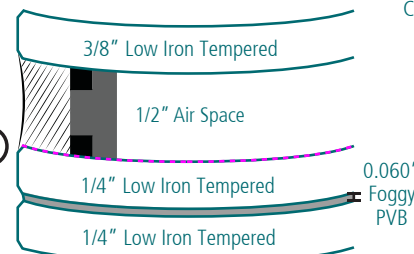

## Glass Make-ups

INTERIOR

EXTERIOR

INTERIOR

EXTERIOR

INTERIOR

EXTERIOR

INTERIOR

EXTERIOR

INTERIOR

EXTERIOR

INTERIOR

EXTERIOR

Project's Largest Glass Size:

55" x 173"