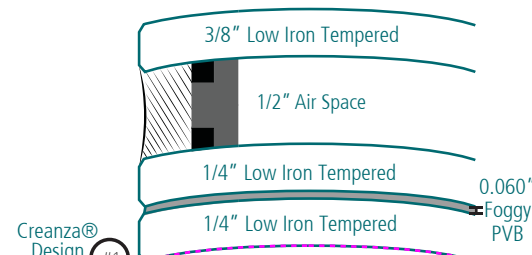

## Glass Make-ups

INTERIOR

EXTERIOR

INTERIOR

EXTERIOR

INTERIOR

EXTERIOR

INTERIOR

EXTERIOR

INTERIOR

EXTERIOR

INTERIOR

EXTERIOR

Project's Largest Glass Size:

55" x 173"