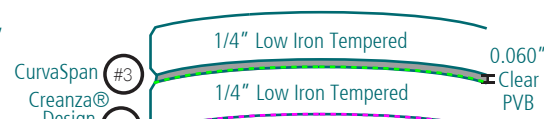

## Glass Make-ups

INTERIOR

EXTERIOR

INTERIOR

EXTERIOR

INTERIOR

EXTERIOR

INTERIOR

EXTERIOR

INTERIOR

EXTERIOR

INTERIOR

EXTERIOR

Project's Largest Glass Size:

55" x 173"