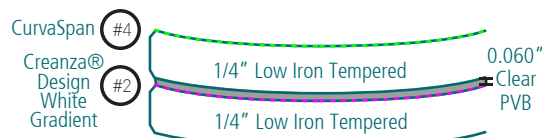

## Glass Make-ups

INTERIOR

EXTERIOR

INTERIOR

EXTERIOR

INTERIOR

EXTERIOR

INTERIOR

EXTERIOR

INTERIOR

EXTERIOR

INTERIOR

EXTERIOR

Project's Largest Glass Size:

55" x 173"