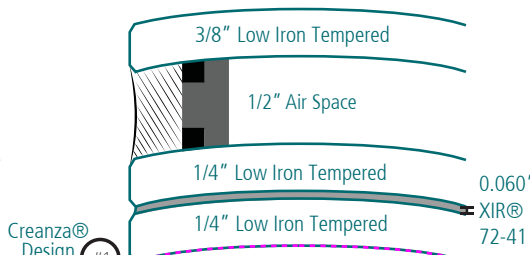

EXTERIOR

INTERIOR