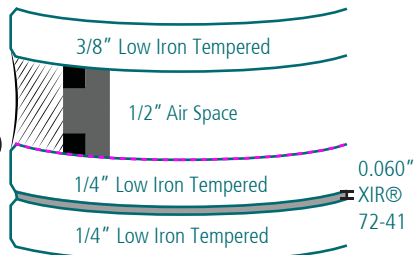

Glass Make-ups

INTERIOR

EXTERIOR

INTERIOR