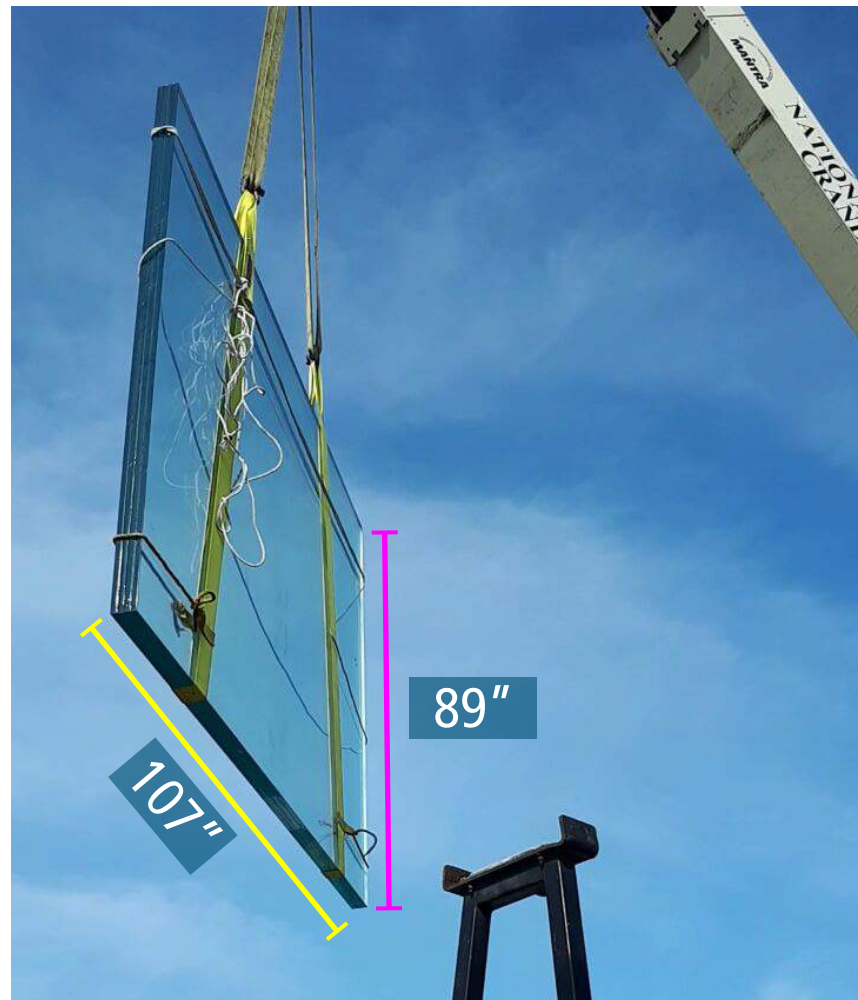

## Glass Make-up

GLASS WALL

## Glass Wall Drawing

Phone: 1-866-827-6049  
E-mail: sales@cristacurva.com

**Project's Largest Glass Size:**  
**89" x 107"**