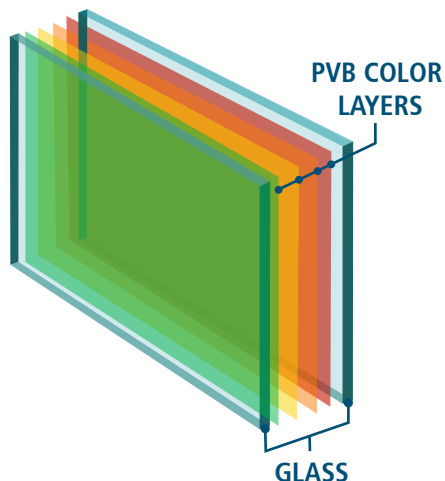

Creanza[®]
Color

Colored Laminated Glass. An artistically inspired product line with numerous color possibilities and opacity options for your selection.

The Creanza® Color spectrum options are endless and densities range from opaque to glowing luminousness transparencies. From wall surfaces, to back-lit glowing applications, this product line will illuminate any design space.

Size Limitations

Composition

Manufacturing Capabilities

- All glass colors
- 1/4" to 3/4"
- Flat
- Curved
- Low E
- Holes, notches & cut-outs
- Edge Finishes
- Laminated
- IGU

Laminated Glass Notes:

Glass Thickness:
Min: 1/4" + 1/4"
Max: 4"

Colors:

Matching Color Possibilities:
Pantone
RAL

IGUs Notes:

Glass Thickness:
Min: 1/4" + 1/4"

Triple IGUs Available

Please contact our Sales Team regarding any specific design criteria or quoting considerations you may have.